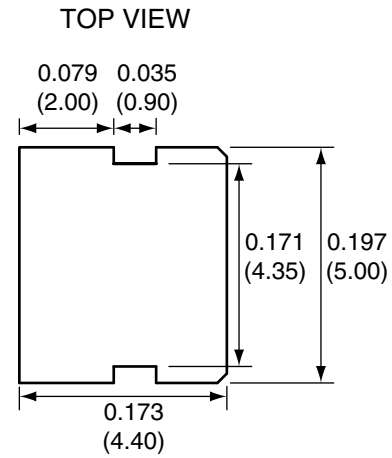

1		
Description	Material	Finish
Body	Brass	Gold
Socket	BE CU	Gold
Insulation	Teflon	Teflon
Crimp Ring	Brass	Gold
Snaps	BE CU	Gold
Insulator	Teflon	Teflon
Cover	Brass	Gold

RECOMMENDED CABLE STRIPPING DIMENSIONS

Title RP-MCX MALE RIGHT ANGLE CABLE END CRIMP FOR RG174 CABLE		CONNECTOR CITY 159 ORT LANE MERLIN, OR 97532 PH (541)-471-6256 FAX (541)-471-6251	
Part No. CONREVMCX012	Revision: 1.0		
Dimensions: INCHES (mm)	Date: 6/9/2006	Sheet 1 of 1	