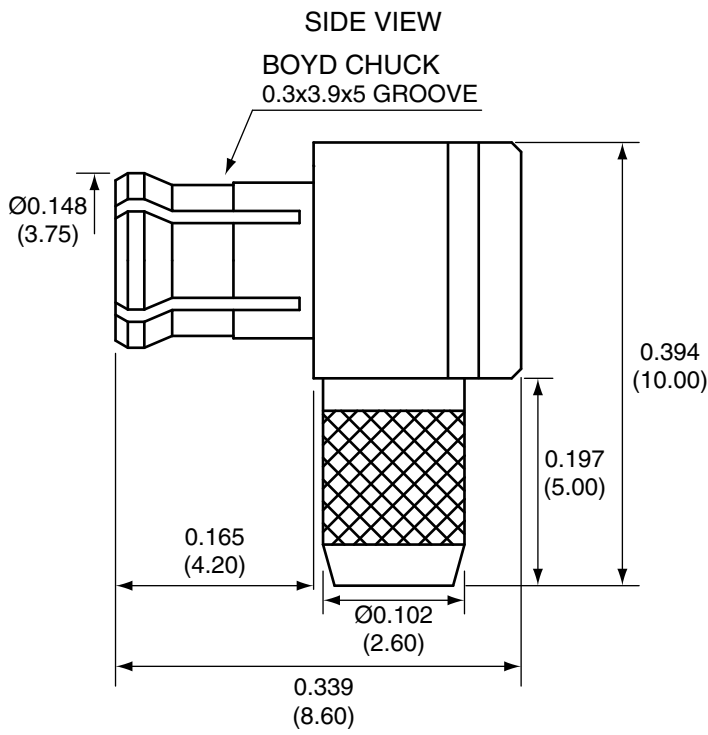

1		
Description	Material	Finish
Body	Brass	Gold
Socket	BE CU	Gold
Insulation	Teflon	Teflon
Crimp Ring	Brass	Gold
Snaps	BE CU	Gold
Insulator	Teflon	Teflon
Cover	Brass	Gold

RECOMMENDED CABLE STRIPPING DIMENSIONS

Title RP-MCX MALE RIGHT ANGLE CABLE END CRIMP FOR RG174 CABLE		CONNECTOR CITY 159 ORT LANE MERLIN, OR 97532 PH (541)-471-6256 FAX (541)-471-6251	
Part No. CONREVMCX012	Revision: 1.0		
Dimensions: INCHES (mm)	Date: 6/9/2006	Sheet 1 of 1	