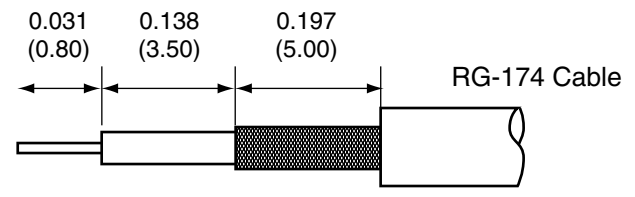

1		
Description	Material	Finish
Body	Brass	Gold
Socket	BE CU	Gold
Insulation	Teflon	Teflon
Crimp Ring	Brass	Gold
Snaps	BE CU	Gold
Insulator	Teflon	Teflon
Cover	Brass	Gold

RECOMMENDED CABLE STRIPPING DIMENSIONS

Title RP-MCX MALE RIGHT ANGLE CABLE END CRIMP FOR RG174 CABLE		CONNECTOR CITY 159 ORT LANE MERLIN, OR 97532 PH (541)-471-6256 FAX (541)-471-6251	
Part No. CONREVMCX012	Revision: 1.0		
Dimensions: INCHES (mm)	Date: 6/9/2006	Sheet 1 of 1	