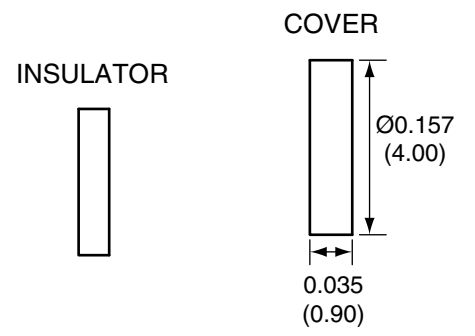

1		
Description	Material	Finish
Body	Brass	Gold
Socket	BE CU	Gold
Insulation	Teflon	Teflon
Crimp Ring	Brass	Gold
Snaps	BE CU	Gold
Insulator	Teflon	Teflon
Cover	Brass	Gold

RECOMMENDED CABLE STRIPPING DIMENSIONS

Title RP-MCX MALE RIGHT ANGLE CABLE END CRIMP FOR RG174 CABLE		CONNECTOR CITY 159 ORT LANE MERLIN, OR 97532 PH (541)-471-6256 FAX (541)-471-6251	
Part No. CONREVMCX012	Revision: 1.0		
Dimensions: INCHES (mm)	Date: 6/9/2006	Sheet 1 of 1	