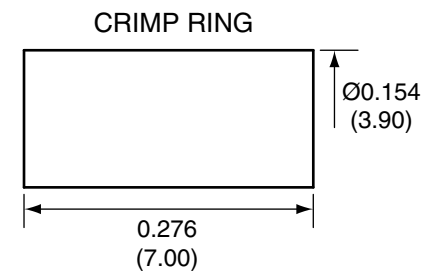

1		
Description	Material	Finish
Body	Brass	Gold
Socket	BE CU	Gold
Insulation	Teflon	Teflon
Crimp Ring	Brass	Gold
Snaps	BE CU	Gold
Insulator	Teflon	Teflon
Cover	Brass	Gold

RECOMMENDED CABLE STRIPPING DIMENSIONS

Title RP-MCX MALE RIGHT ANGLE CABLE END CRIMP FOR RG174 CABLE		CONNECTOR CITY 159 ORT LANE MERLIN, OR 97532 PH (541)-471-6256 FAX (541)-471-6251	
Part No. CONREVMCX012	Revision: 1.0		
Dimensions: INCHES (mm)	Date: 6/9/2006	Sheet 1 of 1	